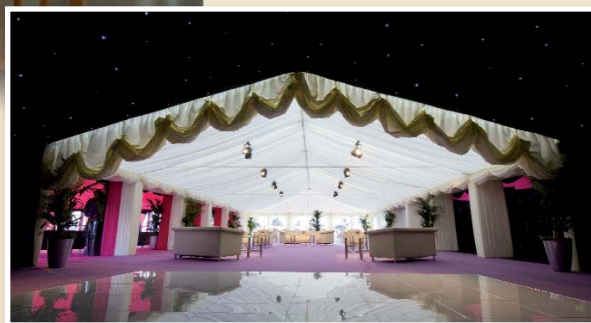

Starlight Linings

We have an enormous stock of black LED Starlight Roofs, These are available in two bay widths of 3m & 5m wide:

3m bay widths are designed to fit 6m, 9m, 12m, and 15m span structures.

5m bay widths are designed to fit 12m, 15m, 20m, 25m & 30m span structures.

LED Starlight's are very versatile and durable making them immensely popular with our clients. These robust Starlight's come with a 2 channel system allowing versatility to twinkle or sequence to meet your clients expectations.

In addition to our all white bulb roofs, we have a quantity of blue / white bulb roofs to fit 9m & 12m structures on a 3m bay.

After every hire all Starlight's are cleaned, checked and returned to stock in perfect working condition.

A full fitting and removal service is available at an additional charge, please contact our sales team for further details.

Technical

LED - 5v DC

Transformer	108VA	230/5v (DC)	12 Amp	IP44
LV Connector	16A/5V			
Loom Fuse	1.25 inch slow burn 2.5A			
Will light approx 500 bulbs, equivalent to 3 off 12m x 3m roofs				

Light density:	Standard	Approx 4 lights per square metre
	High	Approx 8 lights per square metre

Blackout Linings

Roofs, gables and walls are available in 3m & 5m bay widths to fit most structures.

Roofs

3m bay width roofs are available to fit 6m, 9m, 12m & 15m structures.

5m bay width roofs are available to fit 15m, 20m, 25m & 30m structures.

Walls

All our walls are multi height for versatility the 3m wide walls will fit a leg from 2.3m up to 3m in height. The 5m wide walls will fit a leg from 2.4m up to 3m in height.

Gables

Gables are available to fit structures with both 18 and 20 degree pitches.

20 degree pitch gables are to fit 3m bay width structures from 6m, 9m, 12m up to 15m span.