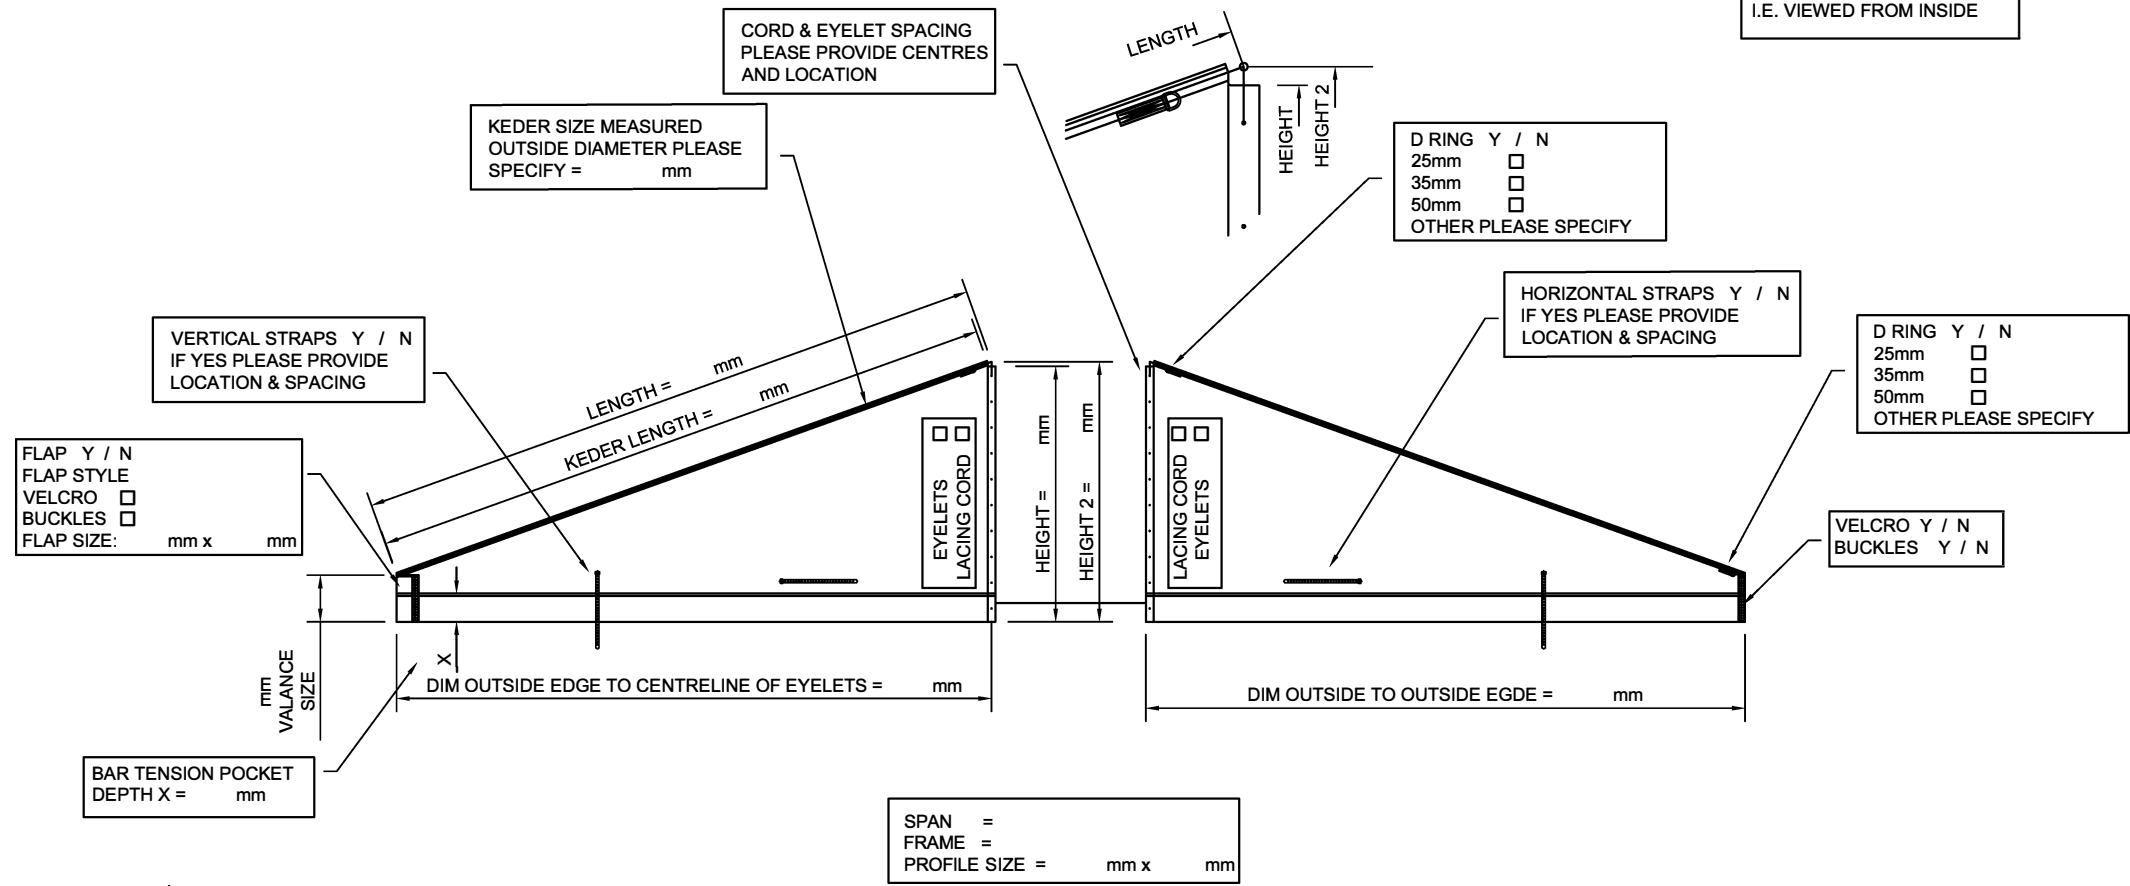

Note :- THIS IS BADSIDE VIEW
I.E. VIEWED FROM INSIDE